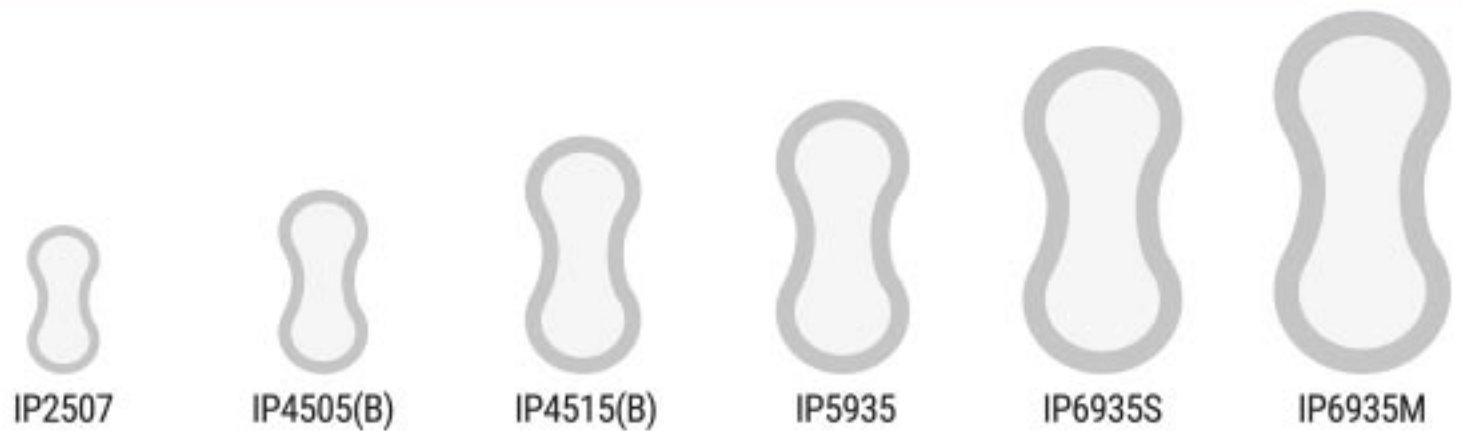

# JB MEDICAL INSERTS

JB inserts are designed to be used in conjunction with normal underwear or net pants. The JB Pants range has the following features:

- ◆ No-woven top sheets with deodorizing ingredients to maximize absorbency & eliminate odours.
- ◆ Discreet, anatomically shaped design to offer greater comfort and discreteness (IP5427, IP5935, IP5935M, IP6935, IP6935S, IP6935M, IP7437)
- ◆ Unique sticky stripes to aid secure & prevent movement (IP2407, IP2507, IP4505, IP4515)
- ◆ Stand-up leg gathers to prevent leakage.
- ◆ Double padded absorbent cores to provide maximize strength, reliability & absorbency.

## BIG INSERTS

Codes	IP5427	IP5935	IP5935M	IP6935	IP6935S	IP6935M	IP7437
Names	Light	Normal	Plus	Extra	Super	Maxi	Maxi+
Dimensions	54x27cm	59x35cm	59x35cm	69x35cm	69x35cm	69x35cm	74x37cm
Color Codes	Yellow	Blue	Brown	Grey	Green	Purple	White
Total(Working)Abso.	1500(900)ml	2100(1100)ml	2100(1600)ml	3000(2000)ml	3200(2100)ml	3900(2900)ml	3900(2900)ml

## SMALL INSERTS & BOOSTERS

Codes	IP2407	IP2507	IP4505	IP4515	IP4505B	IP4515B
Names	Micro	Midi	Mini	Small	Booster S	Booster N
Dimensions	24x7cm	27x12cm	30x16cm	45x21cm	30x16cm	45x21cm
Color Codes	Pink	White	White	White	White	White
Total(Working)Abso.	150(75)ml	250(150)ml	400(250)ml	800(500)ml	400(250)ml	800(500)ml

## PLUS BRIEFS

Codes	P807060	PB08065	PB09075	PB10384
Names	Small	Medium	Large	Extra Large
Dimensions	70x60cm	80x65cm	90x75cm	103x84cm
Waist Sizes	61 x87cm	70x110cm	82x144cm	140x170cm
Color Codes	Yellow	Blue	Brown	Green
Total(Working)Abso.	1400(800)ml	1950(1200)ml	2300(1400)ml	2900(1800)ml